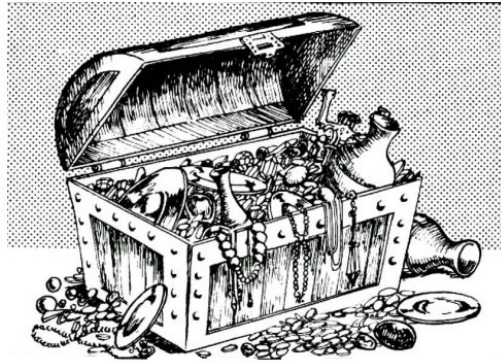

Chests can only hold 300 lbs of gear. PH153

Note item weight to avoid exceeding the 300 lbs limit.

List all small items in the small item tray lists such as potions and gems.

CHARACTER NAME

Small Items Tray 1

Small Items Tray 2

Main Storage Compartment